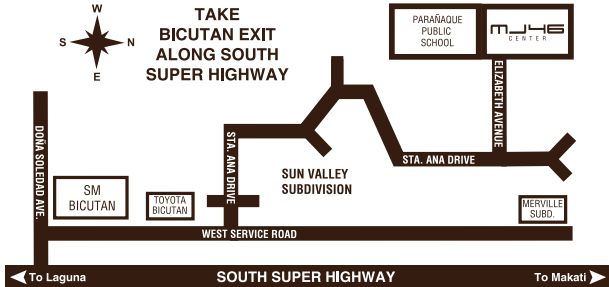

**TAKE  
BICUTAN EXIT  
ALONG SOUTH  
SUPER HIGHWAY**

**RED FLOWER COMPOUND ELIZABETH AVE. COR. STA. ANA DRIVE, SUN VALLEY SUBDIVISION, BICUTAN, PARAÑAQUE  
(BESIDE PARAÑAQUE PUBLIC SCHOOL)**